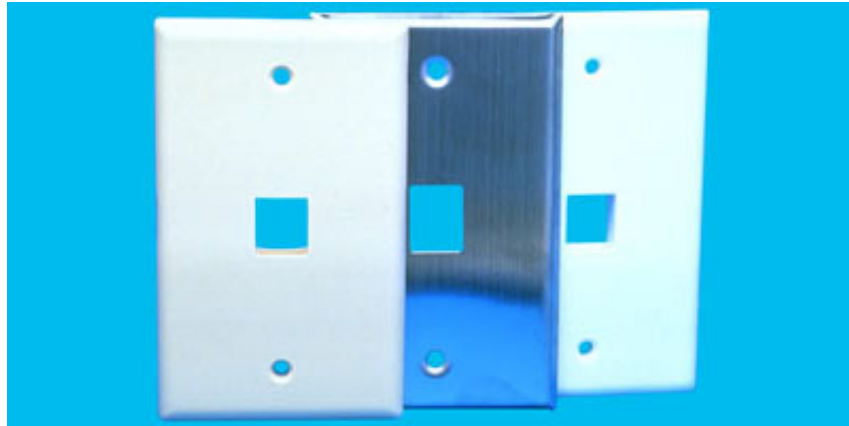

Part number:	30-9209
Description:	KEYSTONE WALLPLATE,1PORT, IVORY
Product Family:	Keystone Wallplates
Standard Pack:	10
Outer Casing:	PLASTIC
Ports:	1
Material:	PLASTIC
Color:	IVORY

[Check Distributor Stock](#)